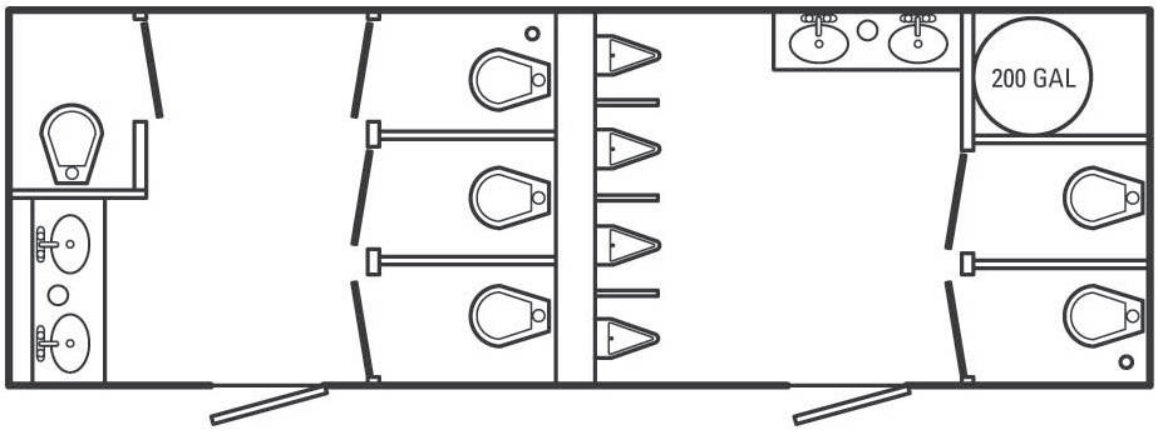

Luxury Cottage

Men's Side

- 2 private stalls - 6 panel doors
- 2 sinks with corian counters
- 4 water free urinals

Women's Side

- 4 private stalls - 6 panel doors
- 2 sinks with corian counters

Rent-A-John Portable Sanitation

1800.367.8265

Includes Heat, Air Conditioning, Stereo and Flat Screen TV's

On board 300 gallon fresh water is available, 1150 gallon waste tank.

Requires 3 - 20 amp 110v Edison plugs.

Rent-A-John Portable Sanitation